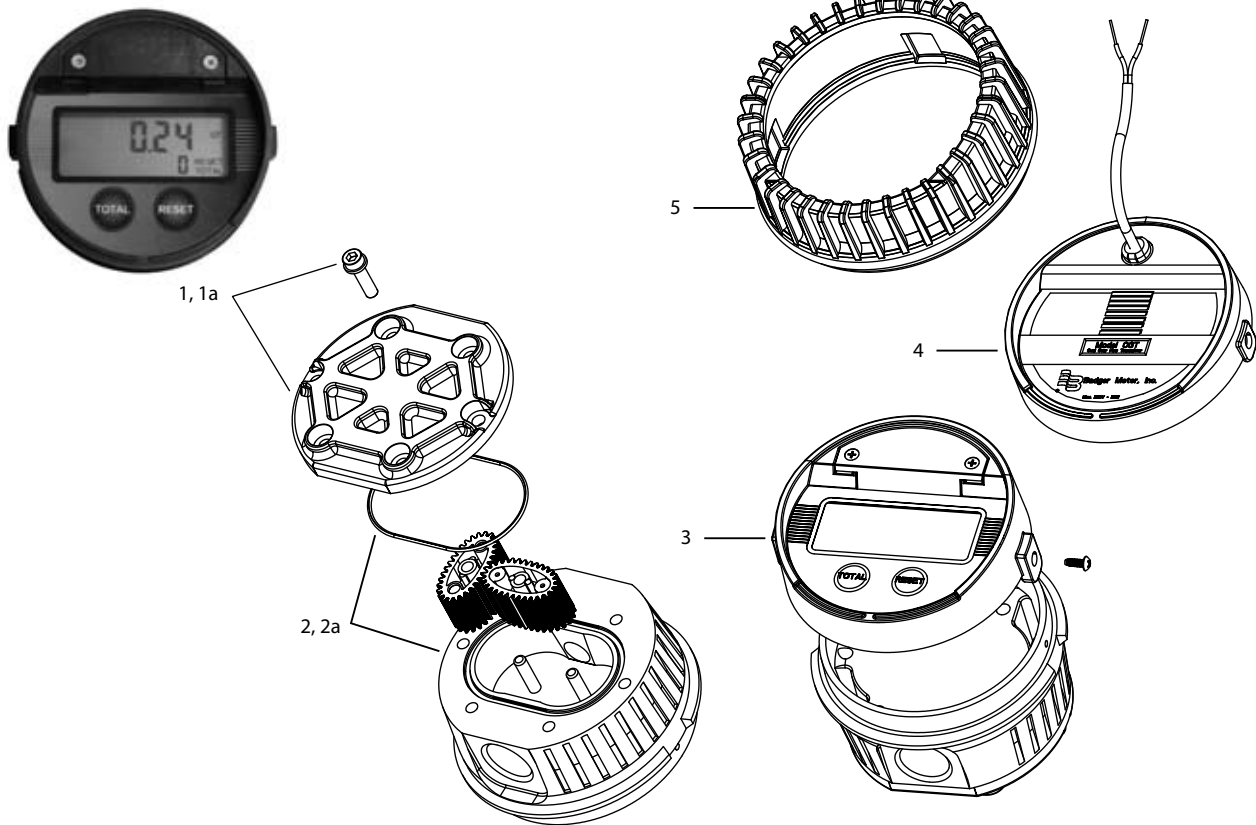

Models OGE,  
OGE-SF, & OGT

Enhanced Electronic Oval Gear Meter

# Repair Parts

Item	Description	Part Number
1	Housing Cover Kit with Screws (Standard)	65518-011
1a	Housing Cover Kit with Screws (Special Fluids)	65518-012
2	Gear Service Kit with O-Ring - Standard	62896-001
2a	Gear Service Kit with O-Ring - Special Fluids	62896-003
3	Register Module w/Screws	65518-013
4	Transmitter Module w/Screws	65518-007
5	Rubber Boot	66339-001
-	Replacement Battery, 3V Lithium, 2/3 AA (not shown)	66299-001

IRP-074-01

Part No. 53401-074 Rev. 1

5-09

Please see our website at  
[www.badgermeter.com](http://www.badgermeter.com)  
for specific regions and contacts.

Due to continuous research, product improvements and enhancements, Badger Meter reserves the right to change product or system specifications without notice, except to the extent an outstanding contractual obligation exists.