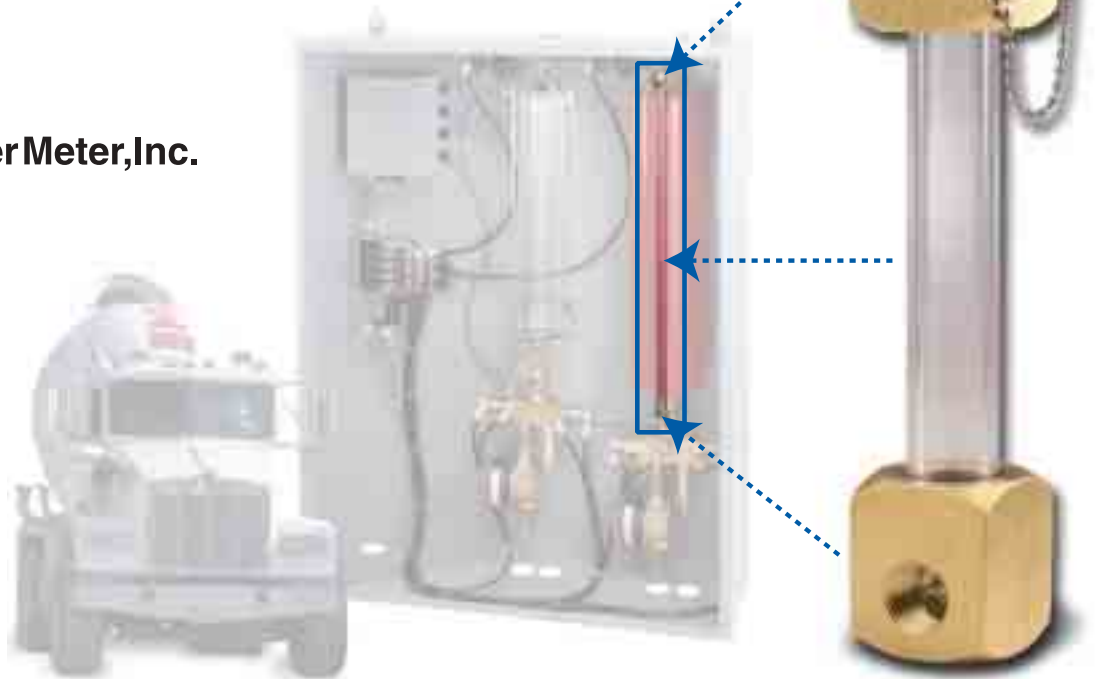

MEASURE RITE®

Sight Tube Dispenser

BadgerMeter, Inc.

Description:

The **MEASURE RITE® Quick Change Sight Tube** is designed for use with admix dispensers and truck mixers to visually reference chemicals and water going into the concrete mix.

Badger offers sight tubes in ½-foot increments with a 1-foot minimum.

Features:

- Provides for quick and easy replacement in the field.
- Corrosion resistant.
- Rugged.
- Handles higher-pressure applications and large quantities in admixture dispensing and concrete truck applications.
- Clear and rigid PVC pipe.
- Simple tube assembly allows for easy removal for replacing or cleaning.
- Users can be cost efficient by reducing sight tube replacement time to seconds rather than minutes.