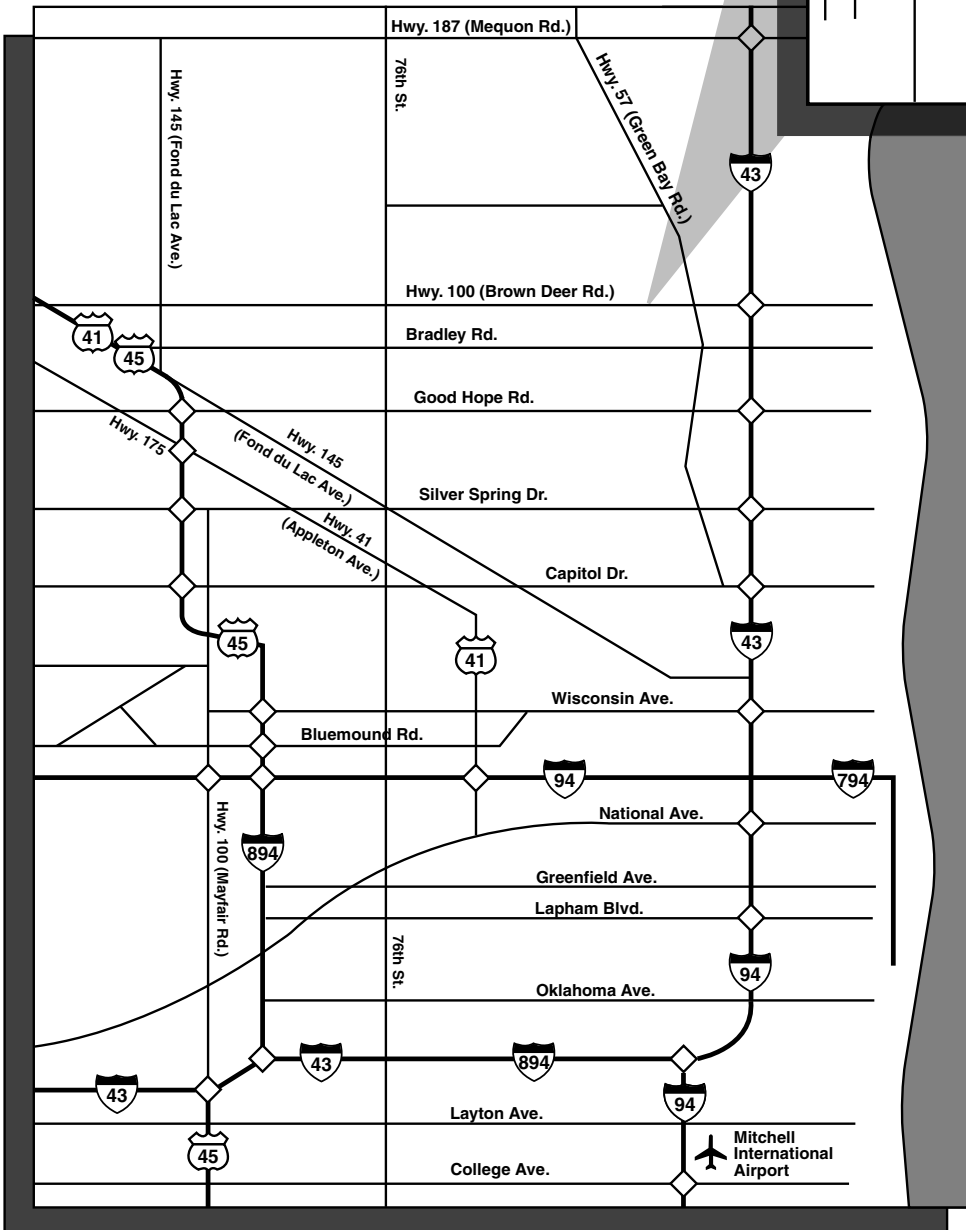

Badger Meter, Inc.

Shipping:

4545 West Brown Deer Road Milw WI 53223

Mailing: P.O. Box 245036, Milw WI 53224-9536

Remit To: Box 88223, Milw WI 53288-0223

Telephone: (414) 355-0400 www.badgermeter.com

Milwaukee Location

How to get to Badger Meter, Inc. if you are coming from:

DOWNTOWN MILWAUKEE

- Follow I-43 North
- Exit West on Brown Deer Rd. (Hwy. 100)

CHICAGO

- Follow I-94 North to I-43 North
- Exit West on Brown Deer Rd. (Hwy. 100)

MADISON

- Follow I-94 East to Hwy. 45 North
- Exit East on Hwy. 100 / Main St. (becomes Brown Deer Rd.)

GREEN BAY

- Follow I-43 South
- Exit West on Brown Deer Rd. (Hwy. 100)

HOTELS:

- Sheraton North
8900 North Kildeer Court
414-355-8585
- Manchester Suites *
7065 North Port Washington Road
414-351-6960
- Courtyard by Marriott *
Milw-North, Brown Deer
5200 West Brown Deer Road
Milwaukee, WI 53223
Tel: 414-355-7500
Fax: 414-355-8900

PARKING

Visitor parking is available in front of the main building.

** Directions from Airport - Follow I-43 North to Good Hope Road, turn right to Port Washington Road.*