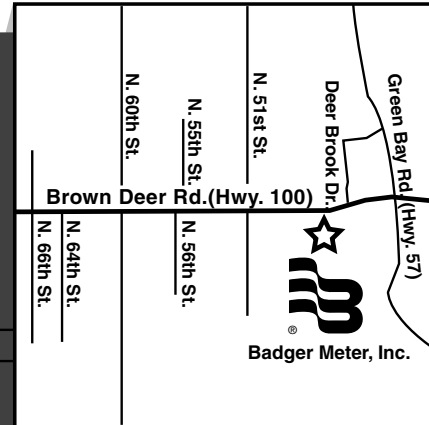

Badger Meter, Inc.

Shipping:

4545 West Brown Deer Road Milw WI 53223

Mailing: P.O. Box 245036, Milw WI 53224-9536

Remit To: Box 88223, Milw WI 53288-0223

Telephone: (414) 355-0400 www.badgermeter.com

Milwaukee Location

How to get to Badger Meter, Inc. if you are coming from:

DOWNTOWN MILWAUKEE

- Follow I-43 North
- Exit West on Brown Deer Rd. (Hwy. 100)

CHICAGO

- Follow I-94 North to I-43 North
- Exit West on Brown Deer Rd. (Hwy. 100)

MADISON

- Follow I-94 East to Hwy. 45 North
- Exit East on Hwy. 100 / Main St. (becomes Brown Deer Rd.)

GREEN BAY

- Follow I-43 South
- Exit West on Brown Deer Rd. (Hwy. 100)

HOTELS:

- Sheraton North
8900 North Kildeer Court
414-355-8585
- Manchester Suites *
7065 North Port Washington Road
414-351-6960
- Courtyard by Marriott *
Milw-North, Brown Deer
5200 West Brown Deer Road
Milwaukee, WI 53223
Tel: 414-355-7500
Fax: 414-355-8900

PARKING

Visitor parking is available in front of the main building.

** Directions from Airport - Follow I-43 North to Good Hope Road, turn right to Port Washington Road.*