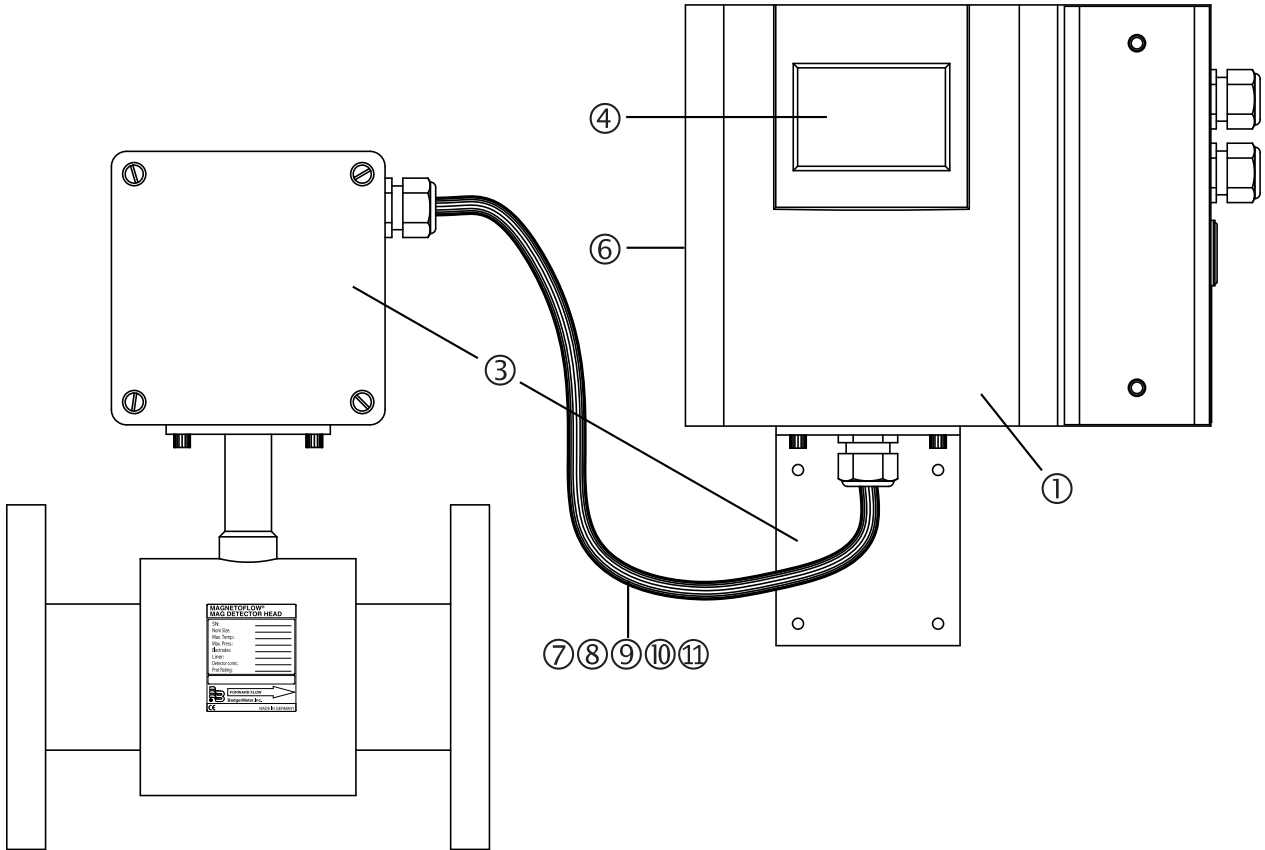

**Magnetoflow®
Mag Meter**

**Model Magnetoflow
(3.1 Electronics)**

**Repair
Parts**

ITEM NO.	DESCRIPTION	PART NUMBER
1	Primo® Amplifier Assembly Complete	63384-036
3	Remote Mounting Kit less Cable (includes wall mount bracket)	63384-035
4	Primo LCD Display	63384-019
5	Primo Mother Board Assembly (Not Pictured)	63384-037
6	Primo Housing less Display and Board Assembly	63384-021
7	Cable - 15 feet	64574-002
8	Cable - 30 feet	64574-003
9	Cable - 50 feet	64574-004
10	Cable - 100 feet	64574-005
11	Cable - 150 feet	64574-006