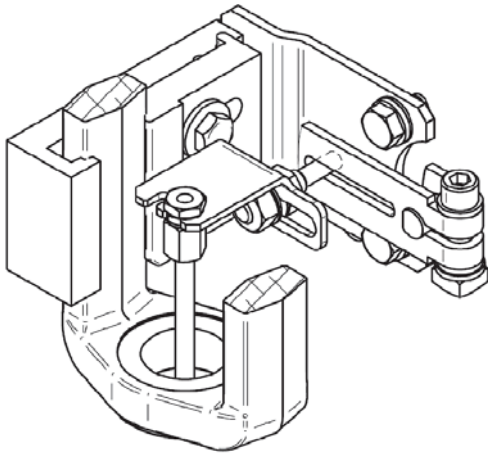

Mounting Kits for ISO 5211 F05 Positioners

Valve	Sizes	Part Number	Item Description	Action	Mounting Instructions	Positioners
Research	All	544615-0001	KIT TZID-C/SIPART ATO/ATC MTG	ATO & ATC	Drawing 941540	ABB TZID-C Siemens Sipart PS2
Model 9000	All	544709-0001	KIT SIPART PS2 & 9050	ATO & ATC	Drawing 941588	ABB TZID-C Siemens Sipart PS2
Model 9100	All	544875-0001	KIT TZID-C/SIPART PS2 9100	ATO & ATC	Drawing 941588	ABB TZID-C Siemens Sipart PS2

RESEARCH® Mounting

Siemens Sipart PS2 mounted on 1/2" Type 754

Model 9000/9100 Mounting

ABB TZID-C mounted on 1/4" Type 754

RESEARCH® Mounting

Model 9000/9100 Mounting

RESEARCH® and RESEARCH CONTROL® are registered trademarks of Badger Meter, Inc.