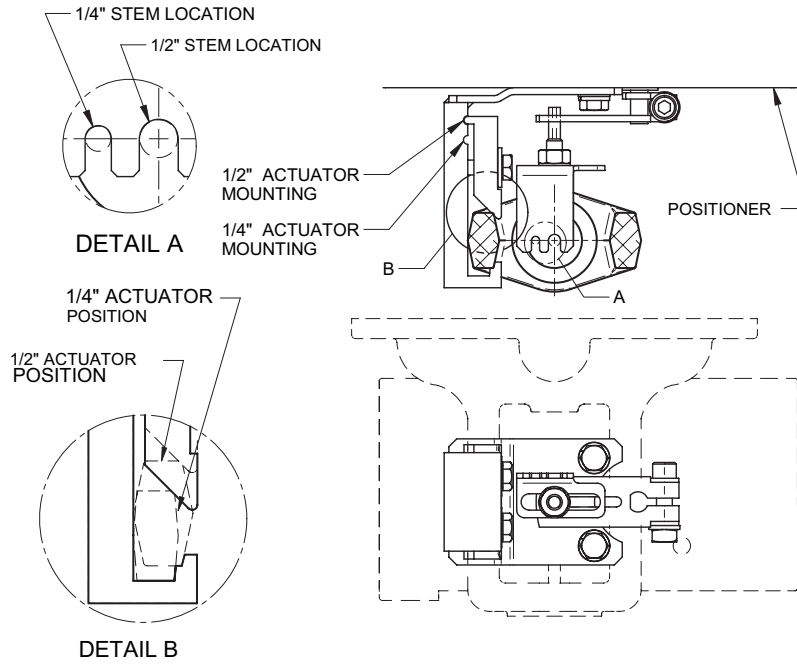

Mounting Kits for ISO 5211 F05 Positioners

Valve	Sizes	Part Number	Item Description	Action	Mounting Instructions	Positioners
Research	All	544615-0001	KIT TZID-C/SIPART ATO/ATC MTG	ATO & ATC	Drawing 941540	ABB TZID-C Siemens Sipart PS2
Model 9000	All	544709-0001	KIT SIPART PS2 & 9050	ATO & ATC	Drawing 941588	ABB TZID-C Siemens Sipart PS2
Model 9100	All	544875-0001	KIT TZID-C/SIPART PS2 9100	ATO & ATC	Drawing 941588	ABB TZID-C Siemens Sipart PS2

RESEARCH® Mounting

Siemens Sipart PS2 mounted on 1/2" Type 754

Model 9000/9100 Mounting

ABB TZID-C mounted on 1/4" Type 754

RESEARCH® Mounting

Model 9000/9100 Mounting

RESEARCH® and RESEARCH CONTROL® are registered trademarks of Badger Meter, Inc.