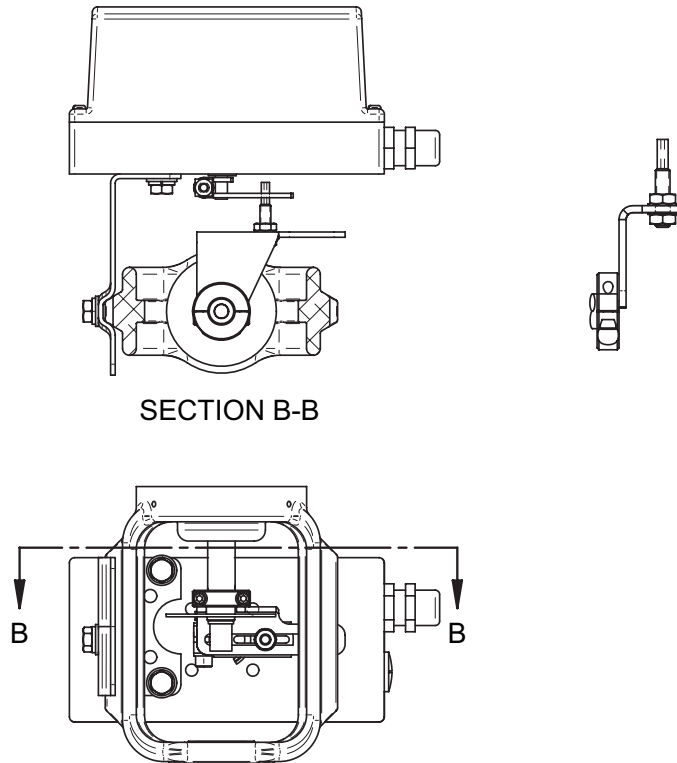

Mounting Kits for ISO 5211 F05 Positioners

Valve	Sizes	Part Number	Item Description	Action	Mounting Instructions	Positioners
Research	All	544615-0001	KIT TZID-C/SIPART ATO/ATC MTG	ATO & ATC	Drawing 941540	ABB TZID-C Siemens Sipart PS2
Model 9000	All	544709-0001	KIT SIPART PS2 & 9050	ATO & ATC	Drawing 941588	ABB TZID-C Siemens Sipart PS2
Model 9100	All	544875-0001	KIT TZID-C/SIPART PS2 9100	ATO & ATC	Drawing 941588	ABB TZID-C Siemens Sipart PS2

RESEARCH® Mounting

Siemens Sipart PS2 mounted on 1/2" Type 754

Model 9000/9100 Mounting

ABB TZID-C mounted on 1/4" Type 754

RESEARCH® Mounting

Model 9000/9100 Mounting

RESEARCH® and RESEARCH CONTROL® are registered trademarks of Badger Meter, Inc.