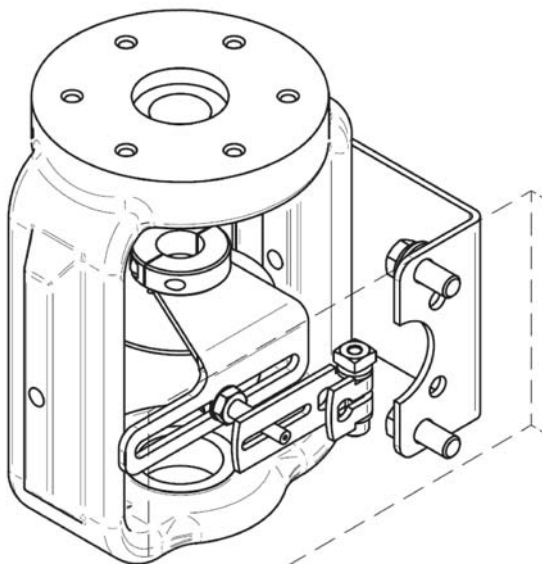

Mounting Kits for ISO 5211 F05 Positioners

Valve	Sizes	Part Number	Item Description	Action	Mounting Instructions	Positioners
Research	All	544615-0001	KIT TZID-C/SIPART ATO/ATC MTG	ATO & ATC	Drawing 941540	ABB TZID-C Siemens Sipart PS2
Model 9000	All	544709-0001	KIT SIPART PS2 & 9050	ATO & ATC	Drawing 941588	ABB TZID-C Siemens Sipart PS2
Model 9100	All	544875-0001	KIT TZID-C/SIPART PS2 9100	ATO & ATC	Drawing 941588	ABB TZID-C Siemens Sipart PS2

RESEARCH® Mounting

Siemens Sipart PS2 mounted on 1/2" Type 754

Model 9000/9100 Mounting

ABB TZID-C mounted on 1/4" Type 754

RESEARCH® Mounting

Model 9000/9100 Mounting

RESEARCH® and RESEARCH CONTROL® are registered trademarks of Badger Meter, Inc.