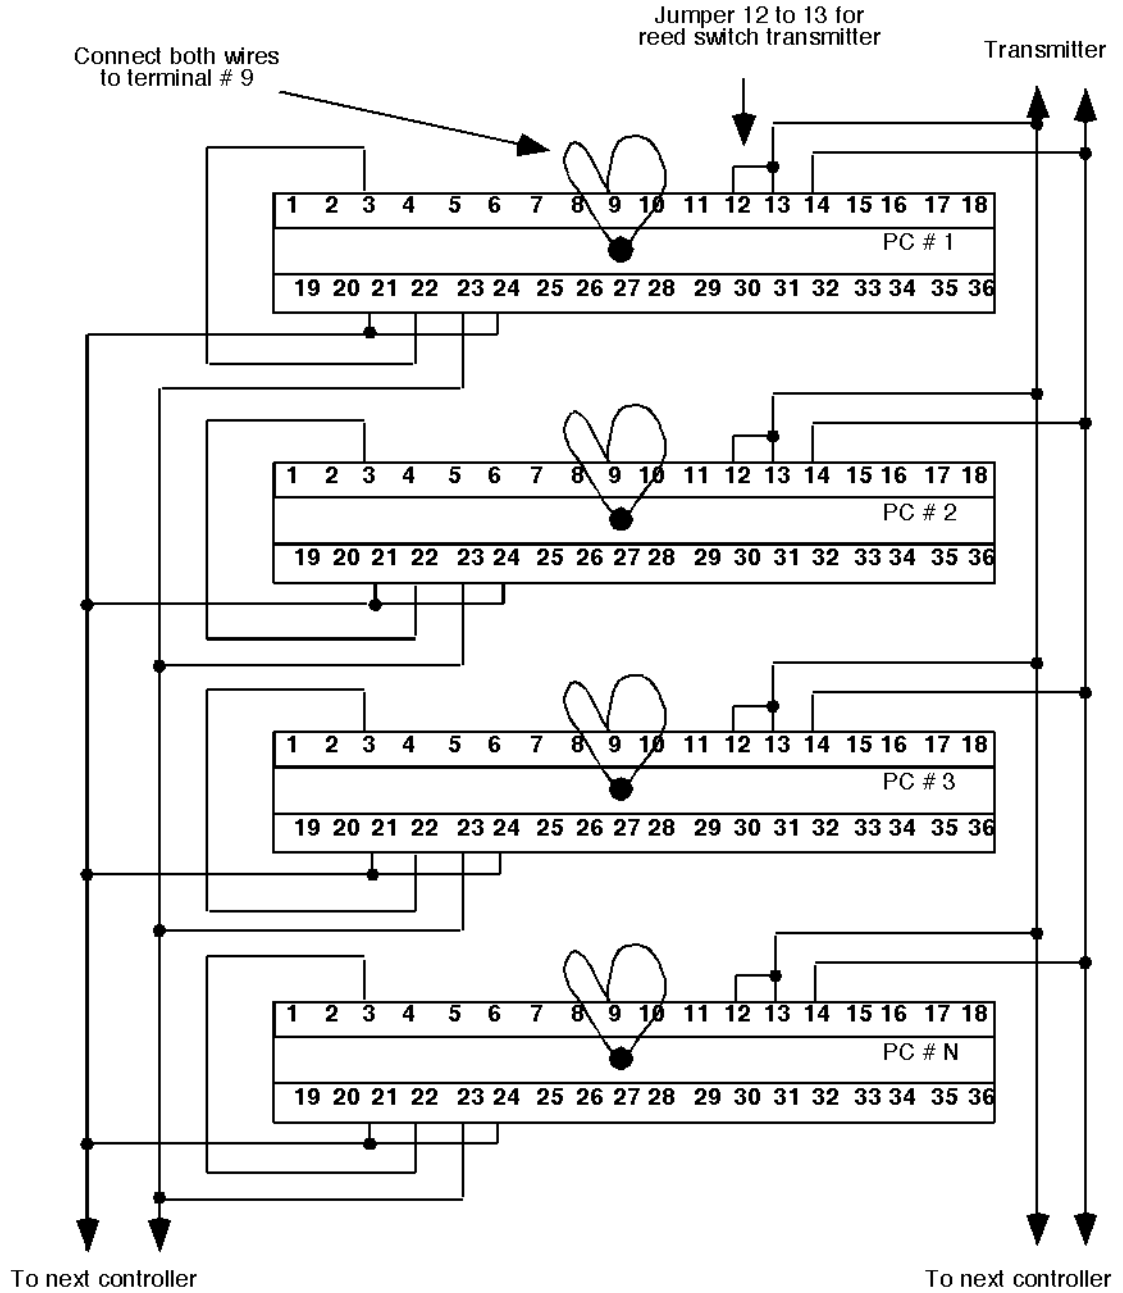

PC-100 MULTIPLE LOCK-OUT

APPLICATION BRIEF

WIRING DIAGRAM

NOTE: When the start button on any controller is pressed, the other controllers will be disabled for the duration of that batch.

BadgerMeter, Inc.