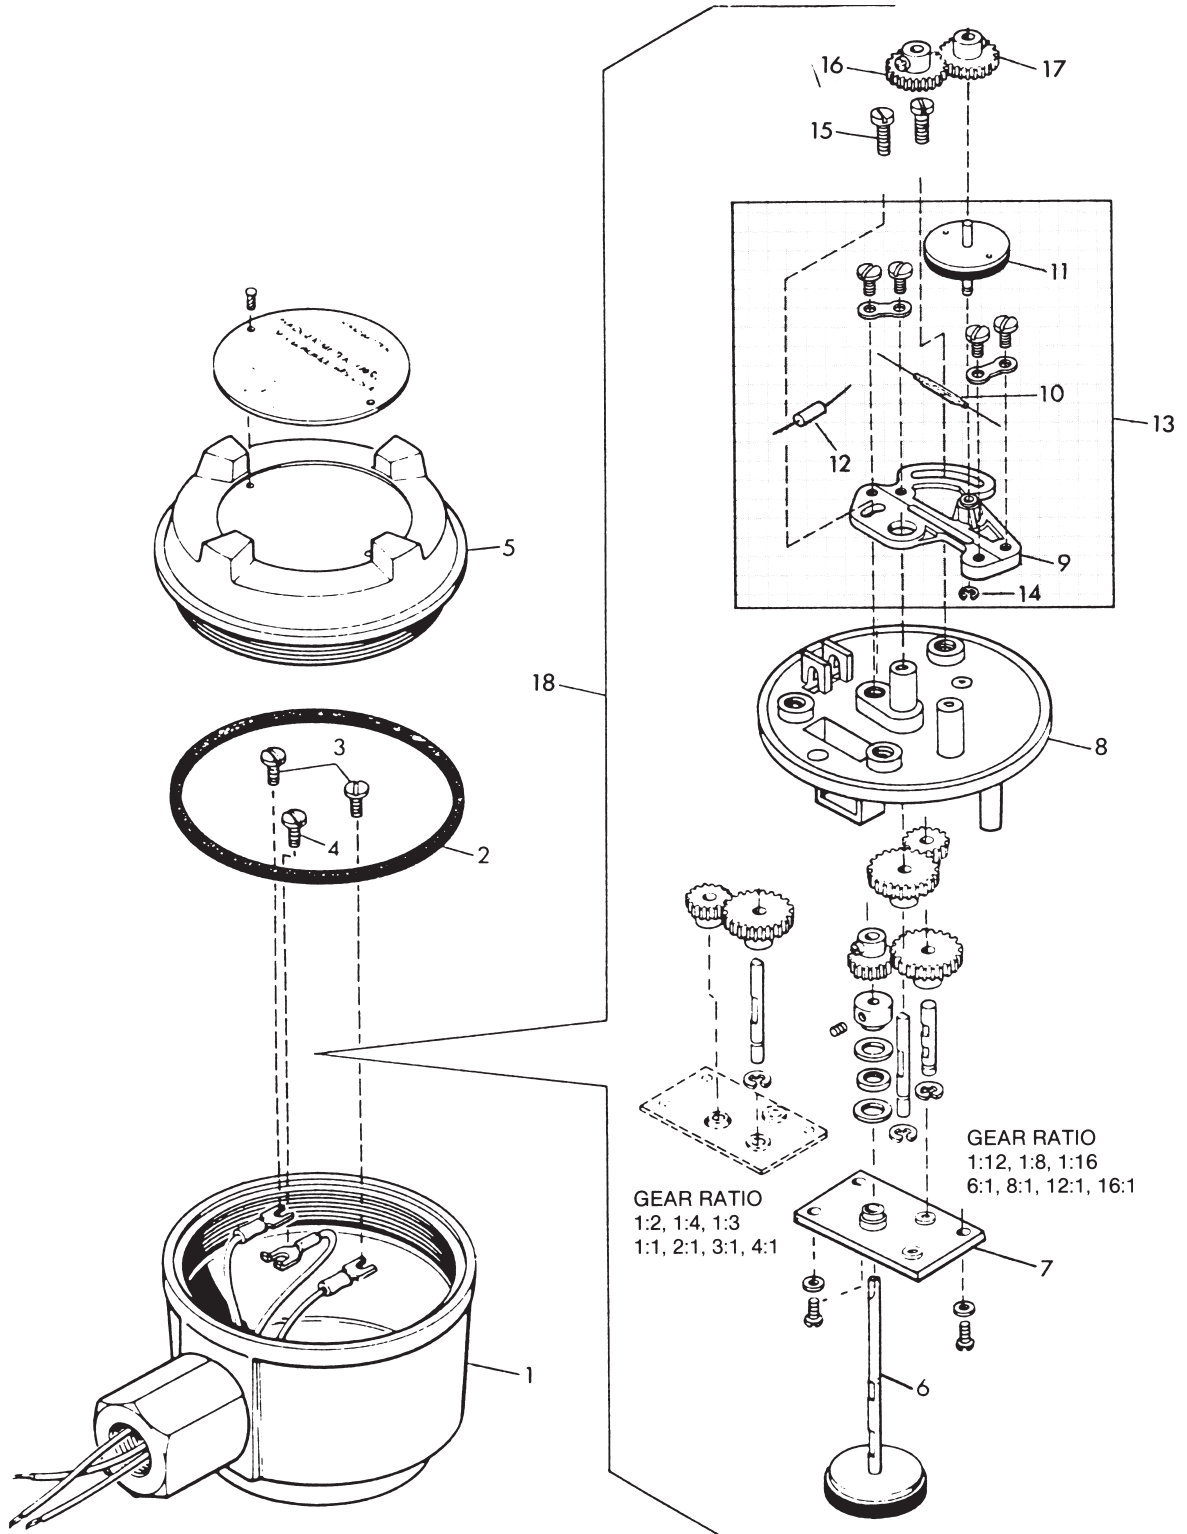

Model MS-E5 &
MS-E5XP

Industrial Pulse Transmitter

Repair Parts

BadgerMeter, Inc.

IRP-046-08
Part No. 53401-046

ORDER INFORMATION: This repair parts bulletin shows an exploded view of the product with specific reference to those items available for replacement. The item number and part number may change at any time; therefore it is important when placing an order that a complete description of the part, meter size, model and serial number be provided.