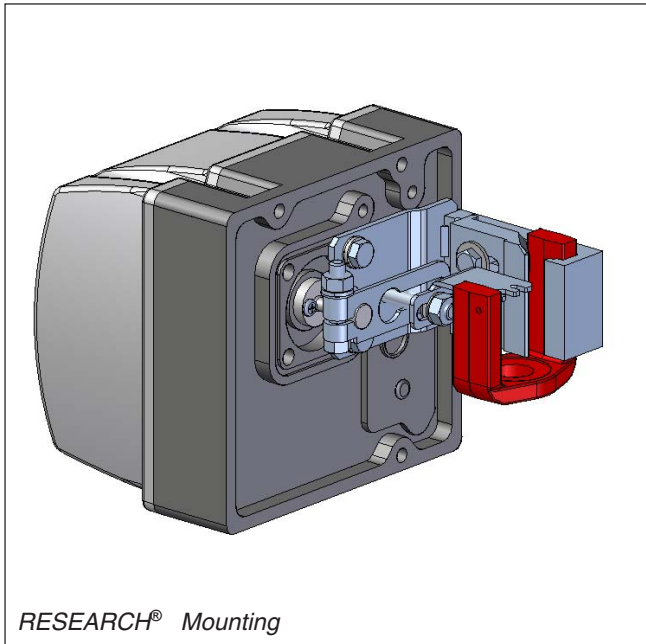

Neles ND9000 Positioner Mounting Kits

Valve	Sizes	Part Number	Item Description	Action	Mounting Instructions	Positioners
Research	All	544921-0001	KIT METSO ND9100 754/755	ATO & ATC	Drawing 941595	Metso ND9100
Model 9000	All	544923-0001	KIT METSO ND9100 F/9050ACTUATR	ATO & ATC	Drawing 941596	Metso ND9100
Model 9100	All	544922-0001	KIT METSO ND9100 F/9100ACTUATR	ATO & ATC	Drawing 941597	Metso ND9100

RESEARCH® Mounting

Model 9000/9100 Mounting

RESEARCH® and RESEARCH CONTROL® are registered trademarks of Badger Meter, Inc.

Please see our website at
www.badgermeter.com
 for specific contacts.

Due to continuous research, product improvements and enhancements, Badger Meter reserves the right to change product or system specifications without notice, except to the extent an outstanding contractual obligation exists.