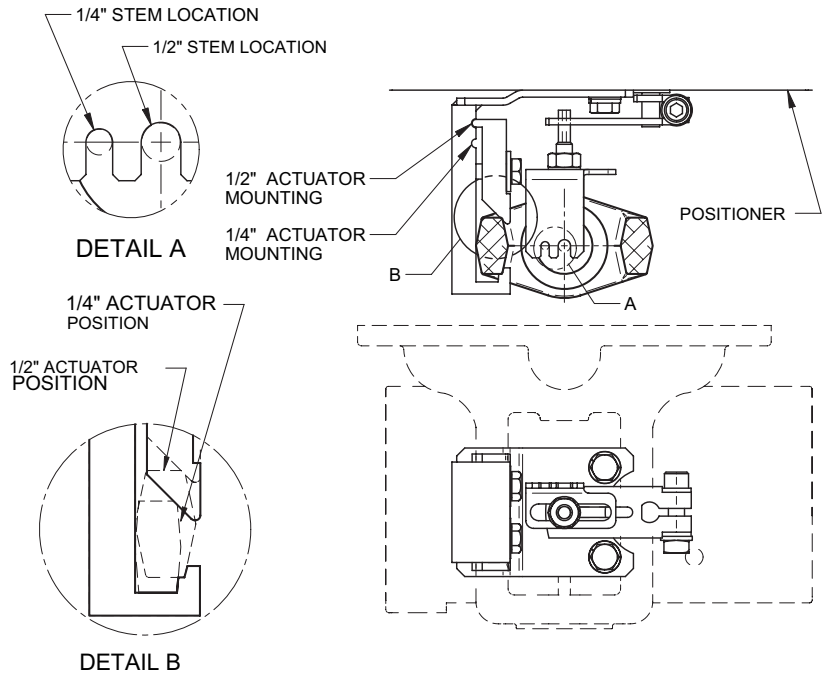

Neles ND9000 Positioner Mounting Kits

Valve	Sizes	Part Number	Item Description	Action	Mounting Instructions	Positioners
Research	All	544921-0001	KIT METSO ND9100 754/755	ATO & ATC	Drawing 941595	Metso ND9100
Model 9000	All	544923-0001	KIT METSO ND9100 F/9050ACTUATR	ATO & ATC	Drawing 941596	Metso ND9100
Model 9100	All	544922-0001	KIT METSO ND9100 F/9100ACTUATR	ATO & ATC	Drawing 941597	Metso ND9100

RESEARCH® Mounting

Model 9000/9100 Mounting

RESEARCH® and RESEARCH CONTROL® are registered trademarks of Badger Meter, Inc.

Please see our website at
www.badgermeter.com
 for specific contacts.

Due to continuous research, product improvements and enhancements, Badger Meter reserves the right to change product or system specifications without notice, except to the extent an outstanding contractual obligation exists.