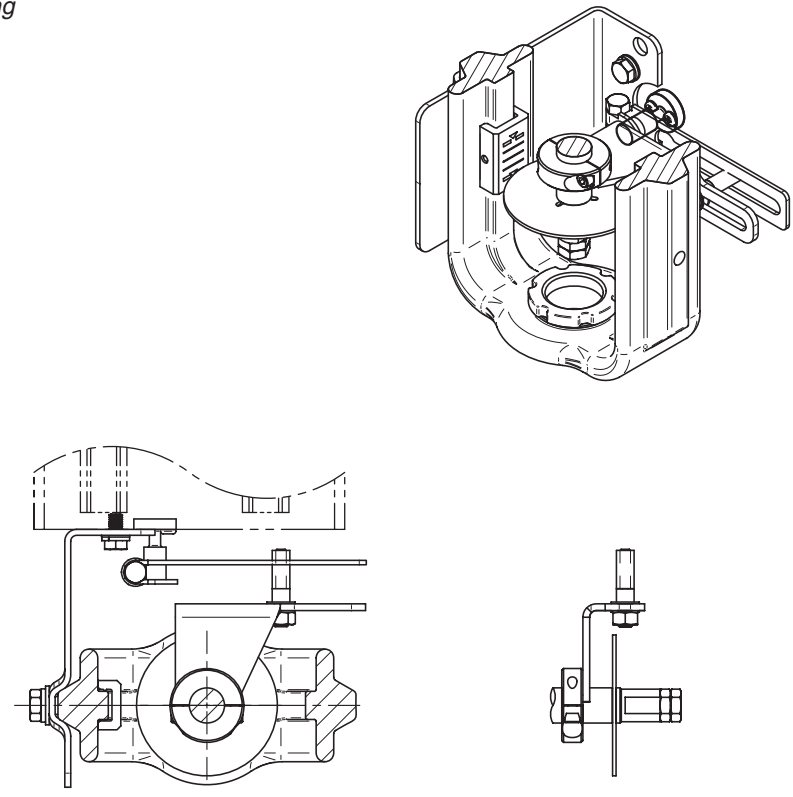

Neles ND9000 Positioner Mounting Kits

Valve	Sizes	Part Number	Item Description	Action	Mounting Instructions	Positioners
Research	All	544921-0001	KIT METSO ND9100 754/755	ATO & ATC	Drawing 941595	Metso ND9100
Model 9000	All	544923-0001	KIT METSO ND9100 F/9050ACTUATR	ATO & ATC	Drawing 941596	Metso ND9100
Model 9100	All	544922-0001	KIT METSO ND9100 F/9100ACTUATR	ATO & ATC	Drawing 941597	Metso ND9100

RESEARCH® Mounting

Model 9000/9100 Mounting

RESEARCH® and RESEARCH CONTROL® are registered trademarks of Badger Meter, Inc.

Please see our website at
www.badgermeter.com
 for specific contacts.

Due to continuous research, product improvements and enhancements, Badger Meter reserves the right to change product or system specifications without notice, except to the extent an outstanding contractual obligation exists.