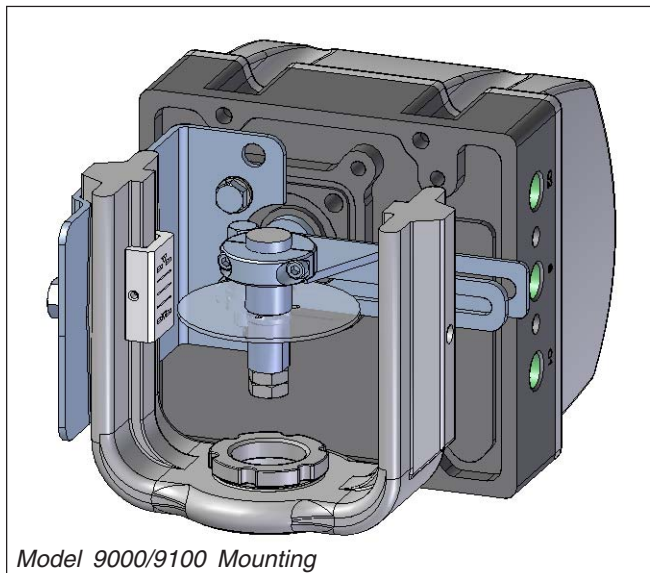

Neles ND9000 Positioner Mounting Kits

Valve	Sizes	Part Number	Item Description	Action	Mounting Instructions	Positioners
Research	All	544921-0001	KIT METSO ND9100 754/755	ATO & ATC	Drawing 941595	Metso ND9100
Model 9000	All	544923-0001	KIT METSO ND9100 F/9050ACTUATR	ATO & ATC	Drawing 941596	Metso ND9100
Model 9100	All	544922-0001	KIT METSO ND9100 F/9100ACTUATR	ATO & ATC	Drawing 941597	Metso ND9100

RESEARCH® Mounting

Model 9000/9100 Mounting

RESEARCH® and RESEARCH CONTROL® are registered trademarks of Badger Meter, Inc.

Please see our website at
www.badgermeter.com
 for specific contacts.

Due to continuous research, product improvements and enhancements, Badger Meter reserves the right to change product or system specifications without notice, except to the extent an outstanding contractual obligation exists.