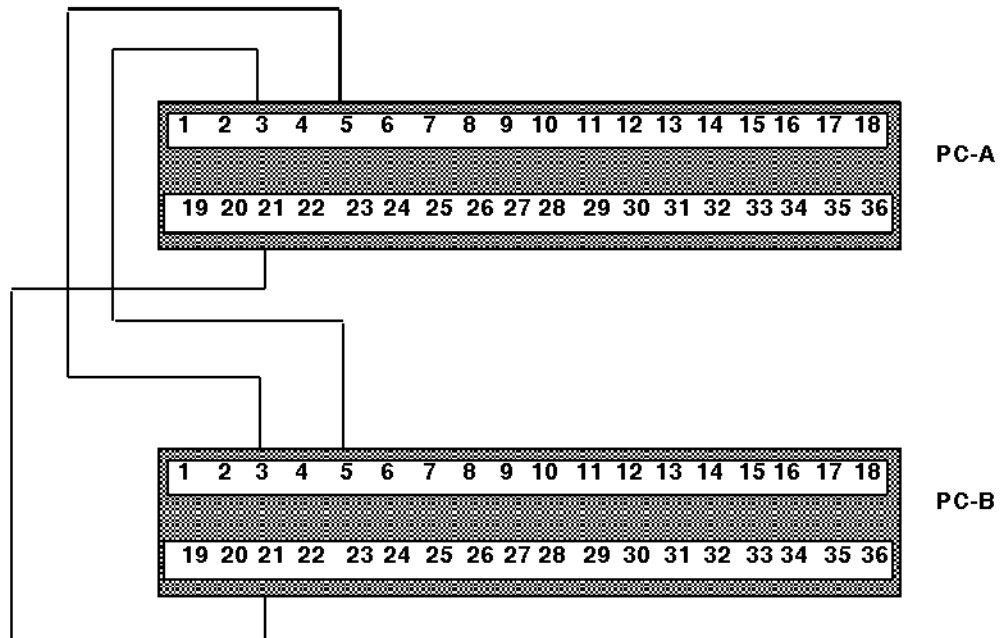

PC-100 DUAL LOCK-OUT

APPLICATION BRIEF

WIRING DIAGRAM

NOTES

When the start button is pushed on either unit, the other unit will be disabled.

BadgerMeter, Inc.

P. O. Box 245036 Milwaukee, WI 53224-9536

Telephone: (414) 355-0400