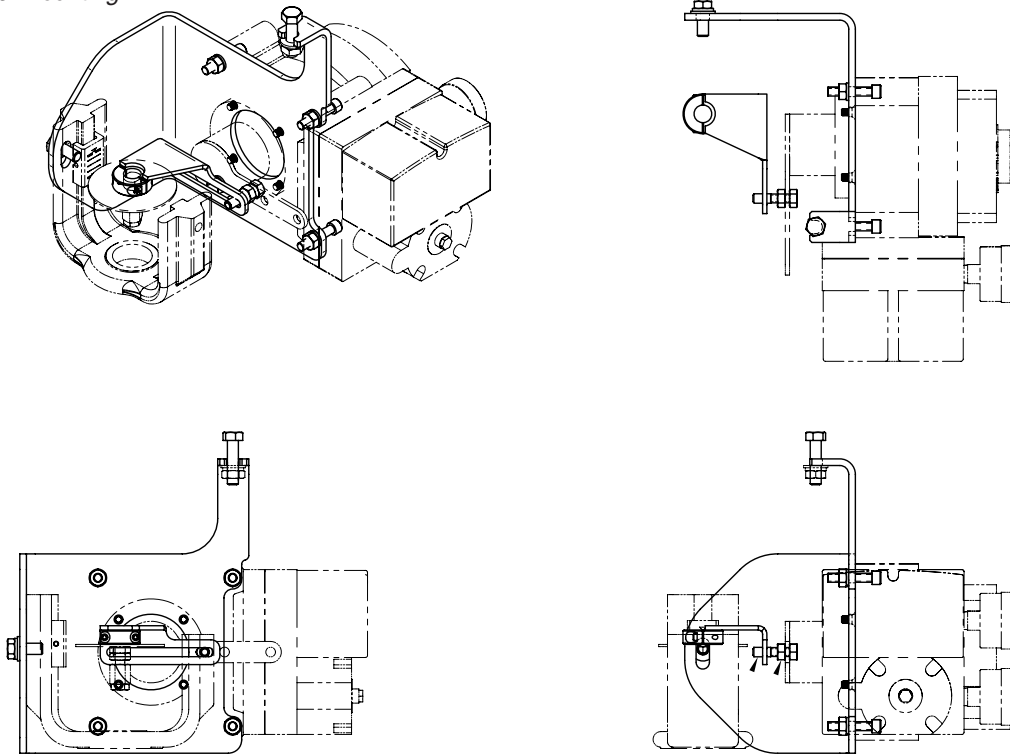

Masonelian SVI-II Positioner Mounting Kits*

Valve	Sizes	Part Number	Item Description	Action	Mounting Instructions
Research	1/4"	544854-0001	KIT SVI-2 MASONELIAN 1/4 75	AT	941584
Research	1/4"	Consult Factory	KIT SVI-2 MASONELIAN 1/4 755	ATC	Consult Factory
Research	1/2"	544888-0001	KIT SVI-2 MASONELIAN 1/2 754	ATO	951590
Research	1/2"	544853-0001	KIT SVI-2 MASONELIAN 1/2 755	ATC	941585
Model 9000	All	544927-0001	KIT SVI-2 MASONELIAN 9050 ATO	ATO & ATC	Consult Factory

* Magnetic holder and lever not included

RESEARCH® Mounting

Model 9000/9100 Mounting

RESEARCH® and RESEARCH CONTROL® are registered trademarks of Badger Meter, Inc.
SVI® is a registered trademark of Dresser Industries, Inc.