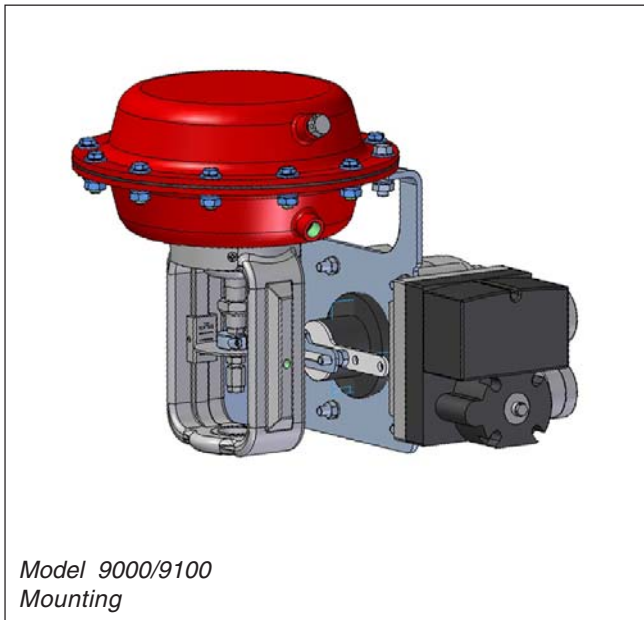

Masonelian SVI-II Positioner Mounting Kits*

Valve	Sizes	Part Number	Item Description	Action	Mounting Instructions
Research	1/4"	544854-0001	KIT SVI-2 MASONELIAN 1/4 75	AT	941584
Research	1/4"	Consult Factory	KIT SVI-2 MASONELIAN 1/4 755	ATC	Consult Factory
Research	1/2"	544888-0001	KIT SVI-2 MASONELIAN 1/2 754	ATO	951590
Research	1/2"	544853-0001	KIT SVI-2 MASONELIAN 1/2 755	ATC	941585
Model 9000	All	544927-0001	KIT SVI-2 MASONELIAN 9050 ATO	ATO & ATC	Consult Factory

* Magnetic holder and lever not included

RESEARCH® Mounting

Model 9000/9100 Mounting

RESEARCH® and RESEARCH CONTROL® are registered trademarks of Badger Meter, Inc.
SVI® is a registered trademark of Dresser Industries, Inc.