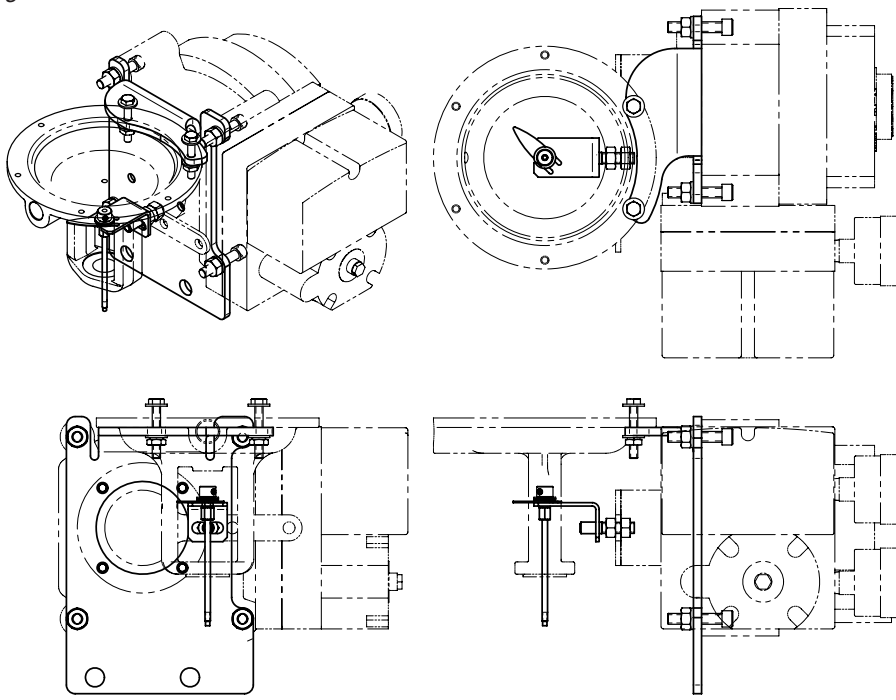

Masonelian SVI-II Positioner Mounting Kits*

Valve	Sizes	Part Number	Item Description	Action	Mounting Instructions
Research	1/4"	544854-0001	KIT SVI-2 MASONELIAN 1/4 75	AT	941584
Research	1/4"	Consult Factory	KIT SVI-2 MASONELIAN 1/4 755	ATC	Consult Factory
Research	1/2"	544888-0001	KIT SVI-2 MASONELIAN 1/2 754	ATO	951590
Research	1/2"	544853-0001	KIT SVI-2 MASONELIAN 1/2 755	ATC	941585
Model 9000	All	544927-0001	KIT SVI-2 MASONELIAN 9050 ATO	ATO & ATC	Consult Factory

* Magnetic holder and lever not included

RESEARCH® Mounting

Model 9000/9100 Mounting

RESEARCH® and RESEARCH CONTROL® are registered trademarks of Badger Meter, Inc.
SVI® is a registered trademark of Dresser Industries, Inc.