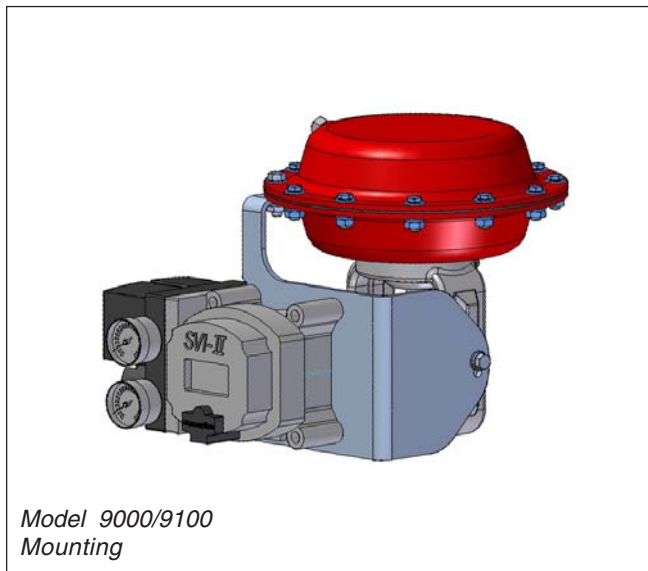

Masonelian SVI-II Positioner Mounting Kits*

Valve	Sizes	Part Number	Item Description	Action	Mounting Instructions
Research	1/4"	544854-0001	KIT SVI-2 MASONELIAN 1/4 75	AT	941584
Research	1/4"	Consult Factory	KIT SVI-2 MASONELIAN 1/4 755	ATC	Consult Factory
Research	1/2"	544888-0001	KIT SVI-2 MASONELIAN 1/2 754	ATO	951590
Research	1/2"	544853-0001	KIT SVI-2 MASONELIAN 1/2 755	ATC	941585
Model 9000	All	544927-0001	KIT SVI-2 MASONELIAN 9050 ATO	ATO & ATC	Consult Factory

* Magnetic holder and lever not included

RESEARCH® Mounting

Model 9000/9100 Mounting

RESEARCH® and RESEARCH CONTROL® are registered trademarks of Badger Meter, Inc.
SVI® is a registered trademark of Dresser Industries, Inc.