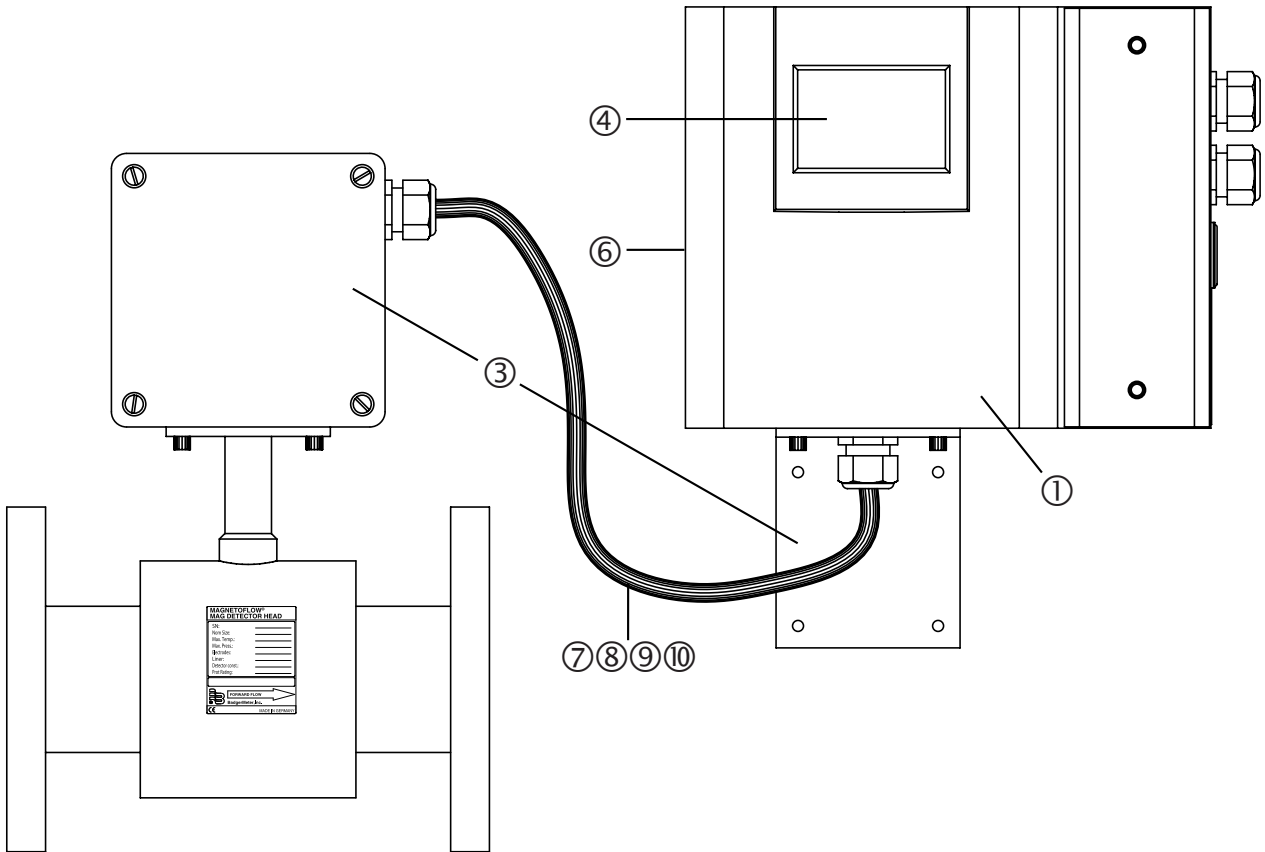

**Magnetoflow®  
Mag Meter**

**Model Magnetoflow  
(2.4 or Earlier Electronics)**

**Repair  
Parts**

| ITEM NO. | DESCRIPTION   | PART NUMBER |
|----------|---|-------------|
| 1        | Primo® Amplifier Assembly Complete                              | 63384-018   |
| 3        | Remote Mounting Kit less Cable<br>(includes wall mount bracket) | 63384-008   |
| 4        | Primo LCD Display   | 63384-019   |
| 5        | Primo Mother Board Assembly (Not Pictured)                      | 63384-020   |
| 6        | Primo Housing less Display and Board Assembly                   | 63384-021   |
| 7        | Cable - 15 feet   | 63399-002   |
| 8        | Cable - 30 feet   | 63399-003   |
| 9        | Cable - 50 feet   | 63399-004   |
| 10       | Cable - 100 feet  | 63399-005   |