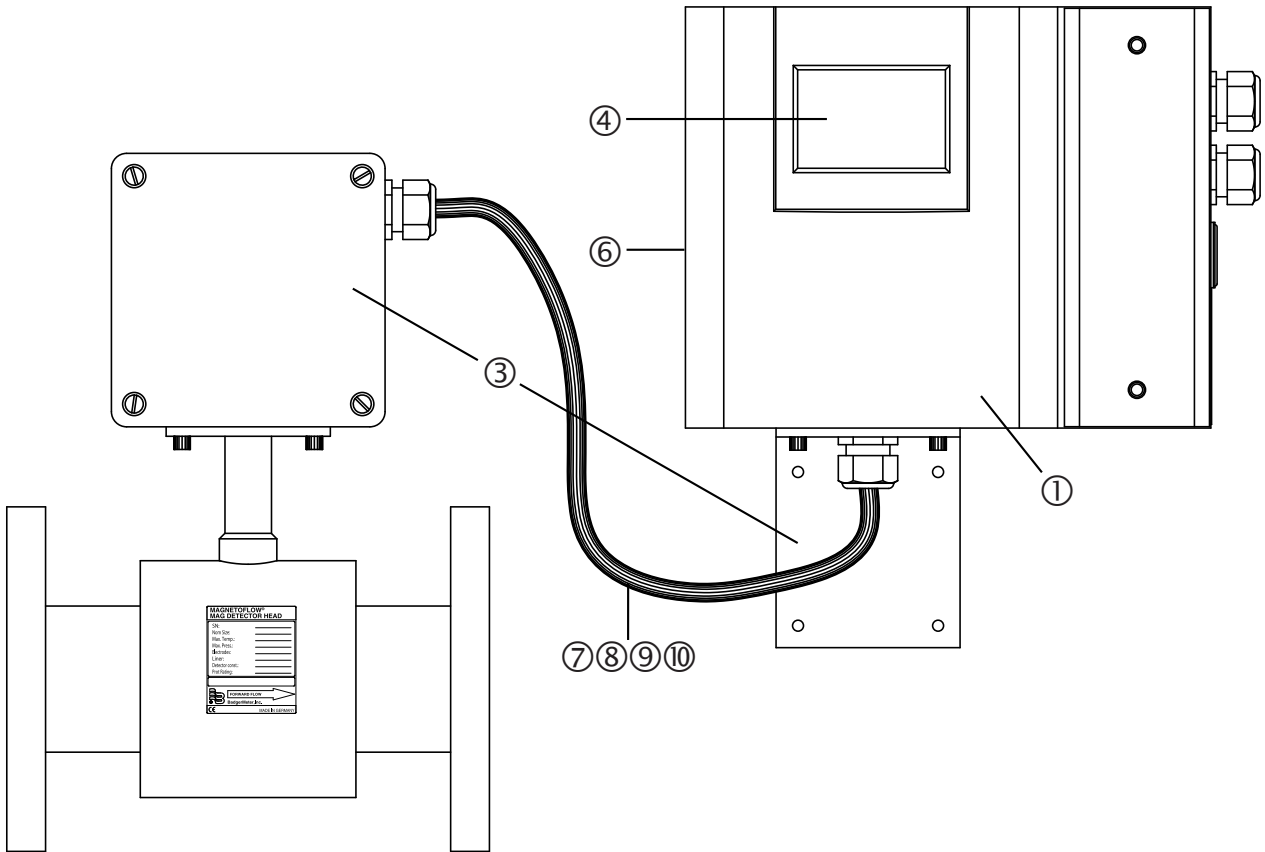

**Magnetoflow®
Mag Meter**

**Model Magnetoflow
(2.4 or Earlier Electronics)**

**Repair
Parts**

ITEM NO.	DESCRIPTION	PART NUMBER
1	Primo® Amplifier Assembly Complete	63384-018
3	Remote Mounting Kit less Cable (includes wall mount bracket)	63384-008
4	Primo LCD Display	63384-019
5	Primo Mother Board Assembly (Not Pictured)	63384-020
6	Primo Housing less Display and Board Assembly	63384-021
7	Cable - 15 feet	63399-002
8	Cable - 30 feet	63399-003
9	Cable - 50 feet	63399-004
10	Cable - 100 feet	63399-005