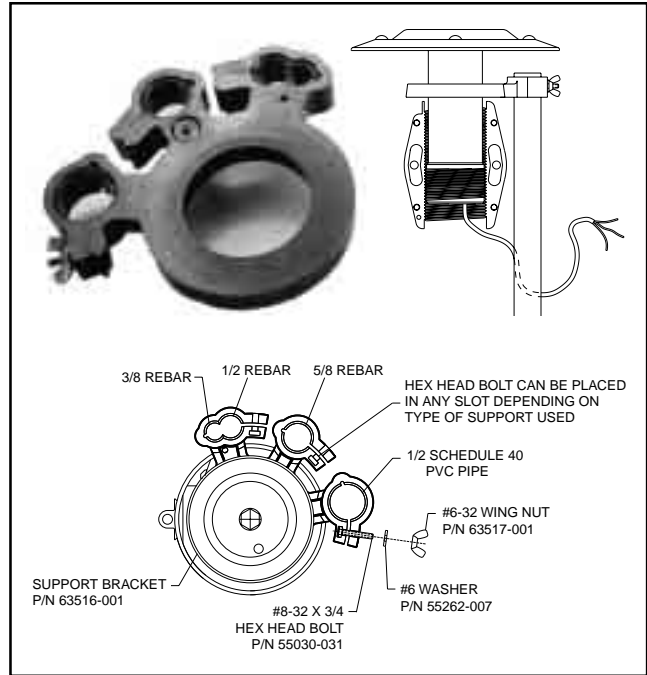

Badger®

50W-2 Pit ERT®

Repair Parts

ITEM	PART#	PART NAME
1	63623-003	Itron 50W-2 through lid kit
2	63519-001	Itron below lid kit with plastic knuckles (use if mounted under pit lid)
3	63623-010	Itron 50W-2 Universal Rod Mount Adapter
4	63623-001	Itron 50W-1 through lid kit (use if mounted through pit lid)