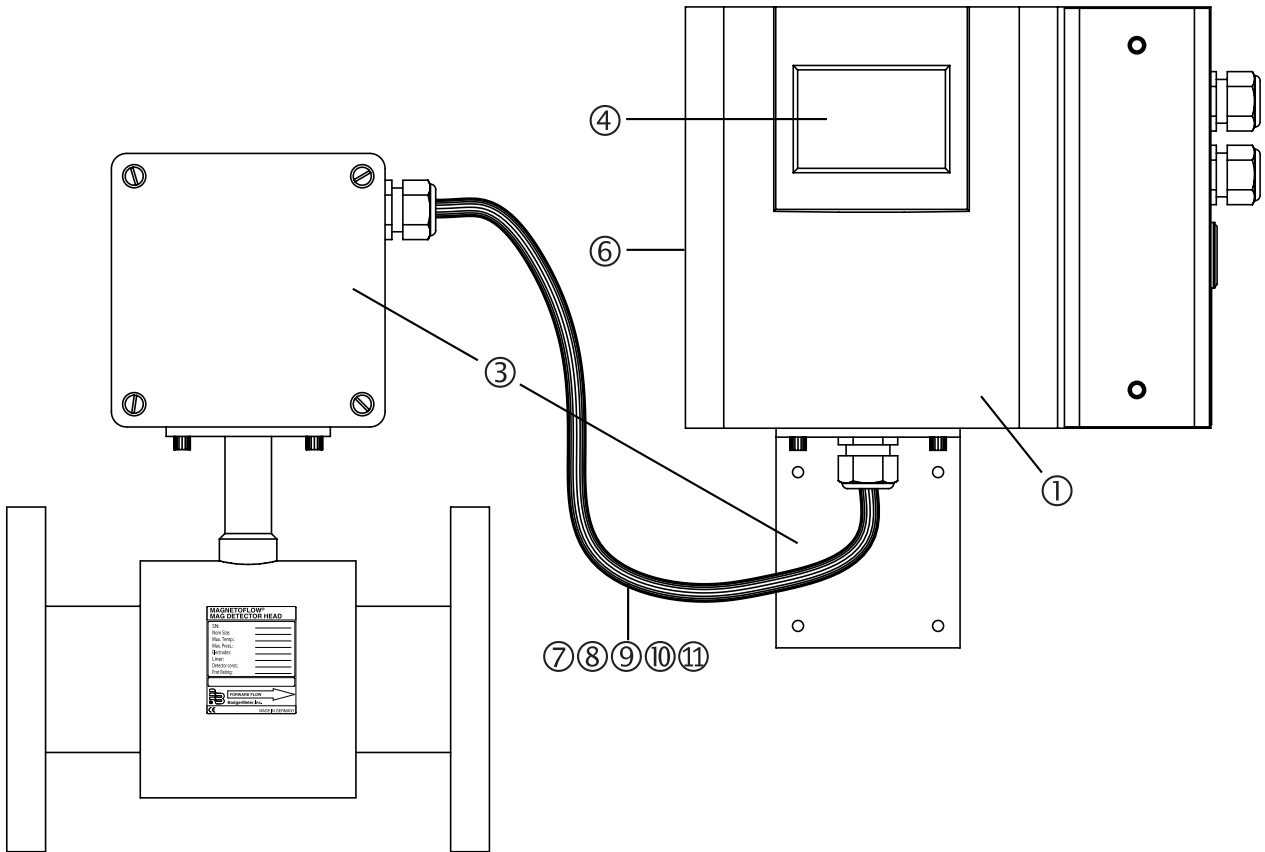

**Magnetoflow®
Mag Meter**

**Model Magnetoflow
(3.1 Electronics)**

**Repair
Parts**

ITEM NO.	DESCRIPTION	PART NUMBER
1	Primo® Amplifier Assembly Complete	63384-036
3	Remote Mounting Kit less Cable (includes wall mount bracket)	63384-035
4	Primo LCD Display	63384-019
5	Primo Mother Board Assembly (Not Pictured)	63384-037
6	Primo Housing less Display and Board Assembly	63384-021
7	Cable - 15 feet	64574-002
8	Cable - 30 feet	64574-003
9	Cable - 50 feet	64574-004
10	Cable - 100 feet	64574-005
11	Cable - 150 feet	64574-006