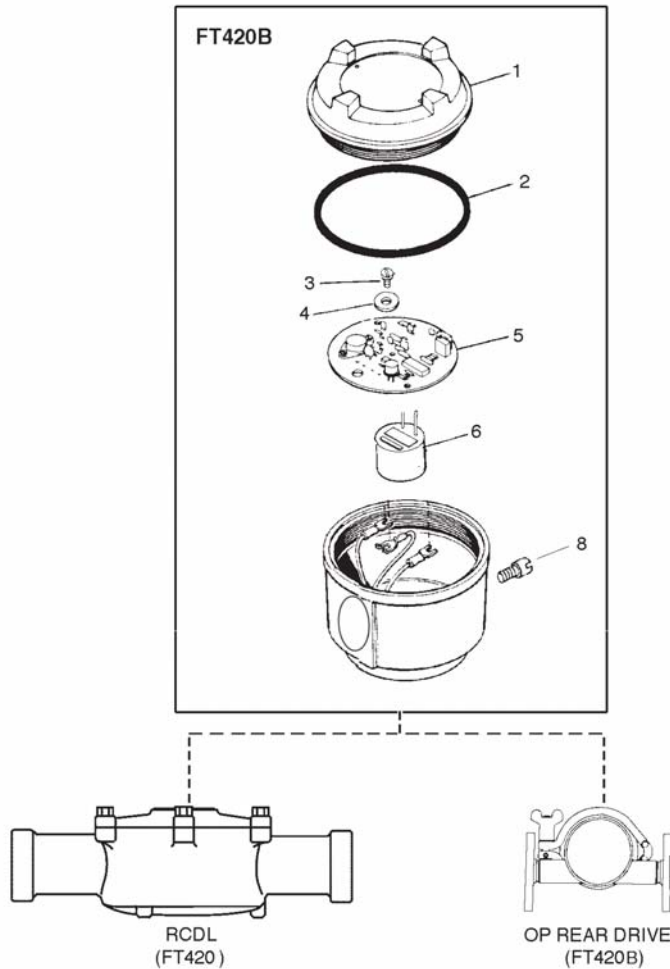

Model FT420B	Industrial Flow Transmitters	Repair Parts
---------------------	-------------------------------------	-------------------------

Item No.	Description	Part No.
1	Housing Cover, Transmitter	32611-000
2	Tetraseal, Housing Cover	22559-024
3	Screw, 6-32 x 1/4	55129-168
4	Lock Washer	55257-007
5	PC Board, FT 420	64199-001
6	Reed Switch, Pickup Assembly	62704-005
8	Seal Screw, Housing	22533-004

ORDER INFORMATION: This repair parts bulletin shows an exploded view of the product with specific reference to those items available for replacement. The item number and part number may change at any time; therefore it is important when placing an order that a complete description of the part, meter size, model and serial number be provided.